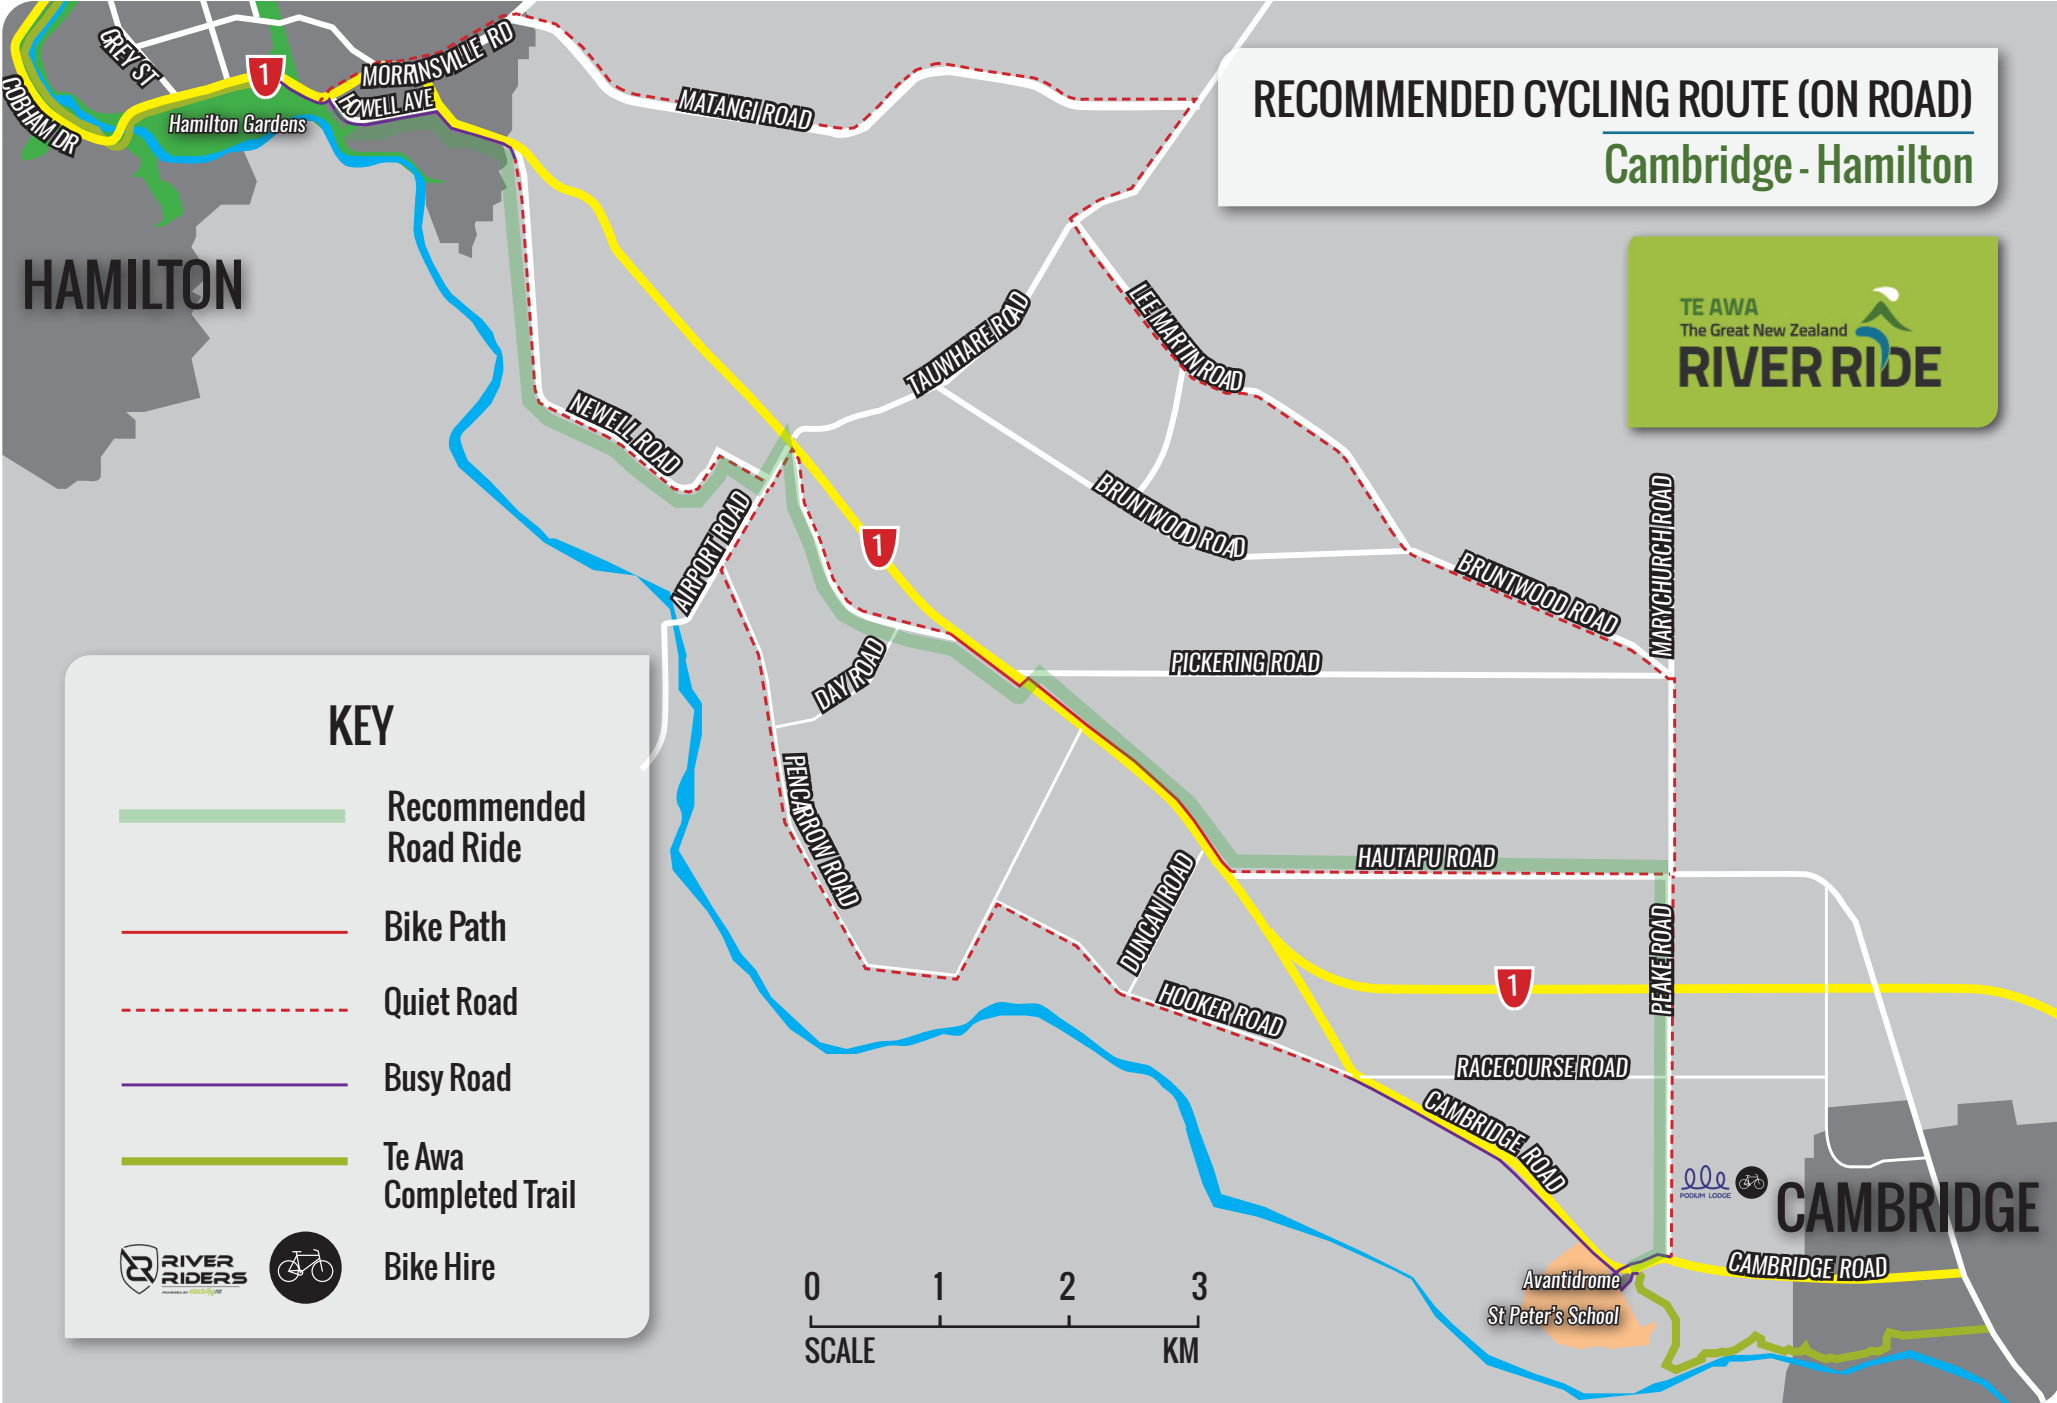

RECOMMENDED CYCLING ROUTE (ON ROAD)

Cambridge - Hamilton

KEY

- Recommended Road Ride
- Bike Path
- Quiet Road
- Busy Road
- Te Awa Completed Trail

Bike Hire